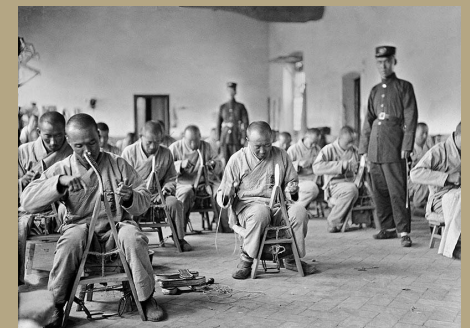

Local Children in the
"I Can Paint"
Vermont Watercolor Society
Program

A U G U S T 13th and 14th

Sculpture

Joseph Wheelwright

O C T O B E R 8th and 9th

Photos from China from 1910-1920

William Leete - Photographer
Restored & presented by
William Morse