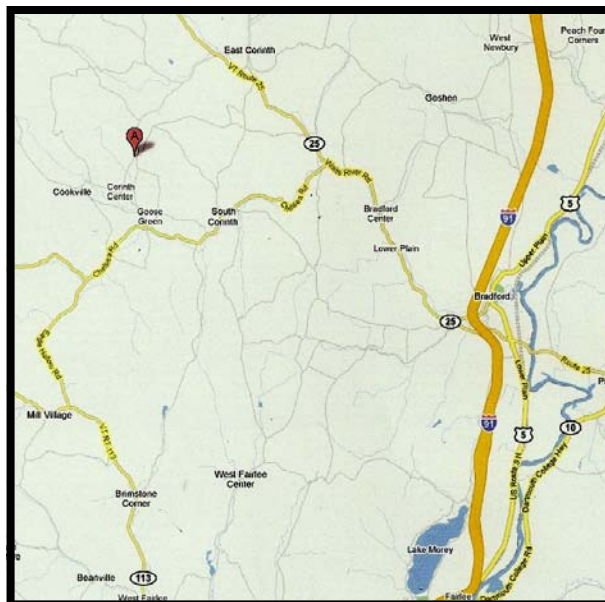

Weekend Shows Hosted By The
Exhibiting Artists

HOURS

Saturday from 12 PM till 6 PM

Sunday from 12 PM till 3 PM.

Receptions typically hosted on
Saturday of the show
from 4 PM till 6 PM.

Towle Hill Studio

28 Center Road, Corinth, VT 05039

www.towlehillstudio.com

Route 91 to Exit 16. (Bradford)
Head west on Route 25.
At Monty's Auto Repair (past East Corinth)
turn left onto Brook Road.
Right onto Center Road.
First Driveway on the Right.