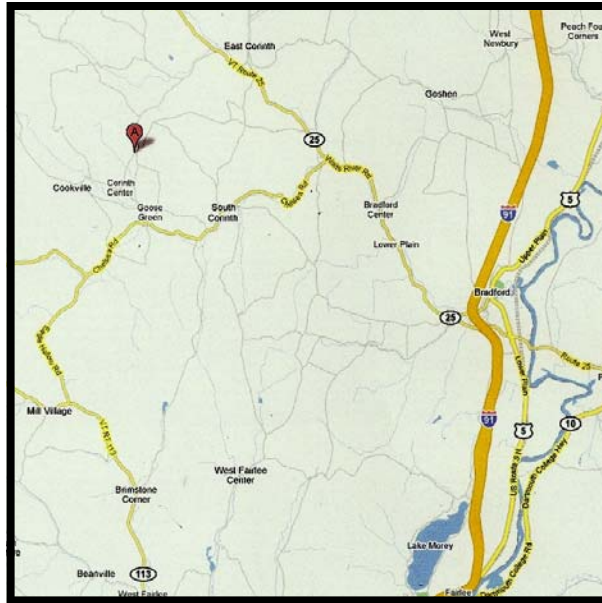

Weekend Shows Hosted By The
Exhibiting Artists

HOURS

Saturday from 12 PM till 6 PM

Sunday from 12 PM till 3 PM.

Receptions typically hosted on
Saturday of the show
from 4 PM till 6 PM.

Towle Hill Studio

28 Center Road, Corinth, VT 05039

www.towlehillstudio.com

Route 91 to Exit 16. (Bradford)
Head west on Route 25.
At Monty's Auto Repair (past East Corinth)
turn left onto Brook Road.
Right onto Center Road.
First Driveway on the Right.